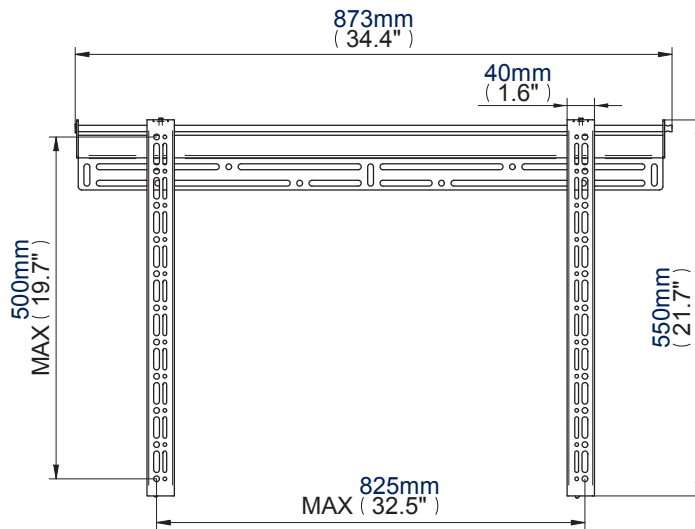

### Universal Flat Screen Wall Mount

Designed for extra-large screens  
up to 65" (165cm) / 70kg (154lbs)

- Fits screens with mounting patterns up to: H: 825mm (32.5") x V: 500mm (19.7") including VESA® fixings up to 800 x 500mm
- Low profile design mounts screen only 30mm (1.2") from wall
- Features 'OWLS'™ On Wall Levelling System
- Post Installation screen alignment
- Locking bars included for secure installation
- Suitable for concrete / brick or up to 32" stud walls
- Universal screen fixing kit supplied, including M4, M5, M6 and M8 screws
- Simple 'hook-on' installation with all mounting hardware included
- Available in Black

**Front View**

**Side View**

**Wall Plate**

**This information is intended as a guide only and reflects the current specification at the time of print.  
B-Tech accepts no liability for the accuracy of the information contained in this document.**