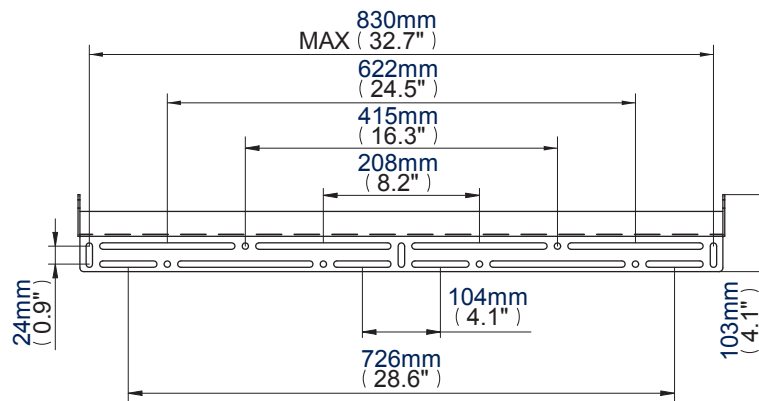

### Universal Flat Screen Wall Mount

Designed for extra-large screens  
up to 65" (165cm) / 70kg (154lbs)

- Fits screens with mounting patterns up to: H: 825mm (32.5") x V: 500mm (19.7") including VESA® fixings up to 800 x 500mm
- Low profile design mounts screen only 30mm (1.2") from wall
- Features 'OWLS'™ On Wall Levelling System
- Post Installation screen alignment
- Locking bars included for secure installation
- Suitable for concrete / brick or up to 32" stud walls
- Universal screen fixing kit supplied, including M4, M5, M6 and M8 screws
- Simple 'hook-on' installation with all mounting hardware included
- Available in Black

**Front View**

**Side View**

**Wall Plate**

**This information is intended as a guide only and reflects the current specification at the time of print.  
B-Tech accepts no liability for the accuracy of the information contained in this document.**