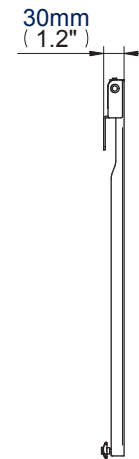

### Universal Flat Screen Wall Mount

Designed for extra-large screens  
up to 65" (165cm) / 70kg (154lbs)

- Fits screens with mounting patterns up to: H: 825mm (32.5") x V: 500mm (19.7") including VESA® fixings up to 800 x 500mm
- Low profile design mounts screen only 30mm (1.2") from wall
- Features 'OWLS'™ On Wall Levelling System
- Post Installation screen alignment
- Locking bars included for secure installation
- Suitable for concrete / brick or up to 32" stud walls
- Universal screen fixing kit supplied, including M4, M5, M6 and M8 screws
- Simple 'hook-on' installation with all mounting hardware included
- Available in Black

Low profile design for close to wall installation

Features locking bar for secure installation

Post installation screen alignment

Comprehensive screen fixing kit included

# Universal Flat Screen Wall Mount For Extra-Large Screens

For more information please visit [www.btechavmounts.com/BT8422](http://www.btechavmounts.com/BT8422)

**BT8422**

Registered Design Number: 001713280-0034

**Front View**

**Side View**

**Wall Plate**

**This information is intended as a guide only and reflects the current specification at the time of print.  
B-Tech accepts no liability for the accuracy of the information contained in this document.**