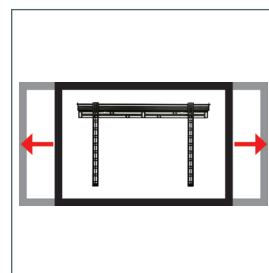

### Universal Flat Screen Wall Mount

Designed for extra-large screens  
up to 65" (165cm) / 70kg (154lbs)

- Fits screens with mounting patterns up to: H: 825mm (32.5") x V: 500mm (19.7") including VESA® fixings up to 800 x 500mm
- Low profile design mounts screen only 30mm (1.2") from wall
- Features 'OWLS'™ On Wall Levelling System
- Post Installation screen alignment
- Locking bars included for secure installation
- Suitable for concrete / brick or up to 32" stud walls
- Universal screen fixing kit supplied, including M4, M5, M6 and M8 screws
- Simple 'hook-on' installation with all mounting hardware included
- Available in Black

Low profile design for close to wall installation

Features locking bar for secure installation

Post installation screen alignment

Comprehensive screen fixing kit included